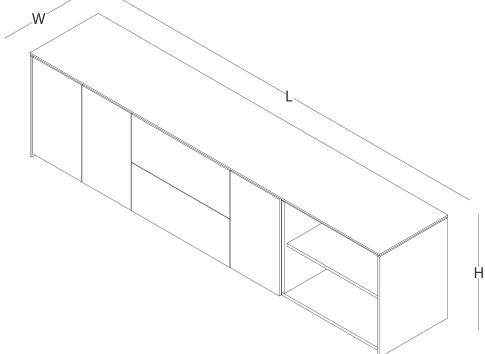

size chart

desk (wood veneer / wood veneer + lacquered modesty panel desk)

H 74
W 110
L 240

H 74
W 110
L 270

side cabinet (wood veneer + lacquered side)

H 66
W 50

L 147

L 220

H 66
W 50

L 220

L 255