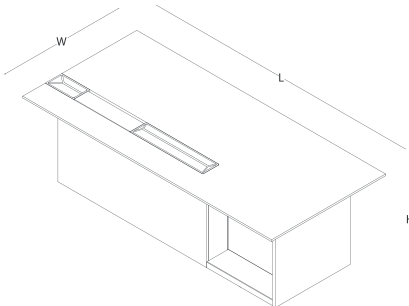

product family _____

desk

side cabinet

back view

cabinet

size chart

desk (wood veneer / wood veneer + lacquered modesty panel desk)

H 74
W 110
L 240

desk (wood veneer / wood veneer + lacquered modesty panel desk)

H 74
W 110
L 270

side cabinet (wood veneer + lacquered side)

H 66
W 50

L 147

L 220

cabinet (wood veneer + lacquered side)

H 66
W 50