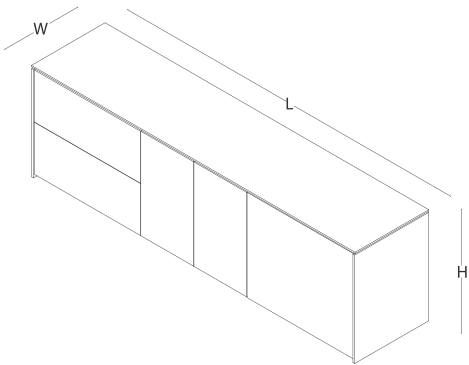

product family _____

desk

side cabinet

back view

cabinet

size chart

desk (wood veneer / wood veneer + lacquered modesty panel desk)

H 74
W 110
L 240

desk (wood veneer / wood veneer + lacquered modesty panel desk)

H 74
W 110
L 270

side cabinet (wood veneer + lacquered side)

H 66
W 50

L 147

L 220

cabinet (wood veneer + lacquered side)

H 66
W 50