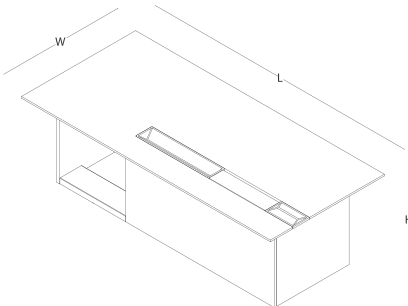

product family _____

desk

side cabinet

back view

cabinet

size chart

desk (wood veneer / wood veneer + lacquered modesty panel desk)

H 74
W 110
L 240

desk (wood veneer / wood veneer + lacquered modesty panel desk)

H 74
W 110
L 270

side cabinet (wood veneer + lacquered side)

H 66
W 50

L 147

L 220

cabinet (wood veneer + lacquered side)

H 66
W 50