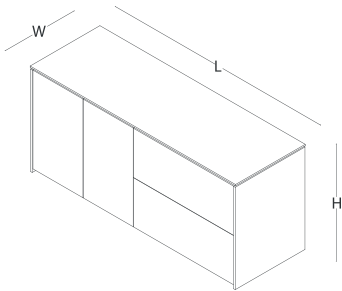

product family _____

desk

side cabinet

back view

cabinet

size chart

desk (wood veneer / wood veneer + lacquered modesty panel desk)

H 74
W 110
L 240

desk (wood veneer / wood veneer + lacquered modesty panel desk)

H 74
W 110
L 270

side cabinet (wood veneer + lacquered side)

H 66
W 50

L 147

L 220

cabinet (wood veneer + lacquered side)

H 66
W 50