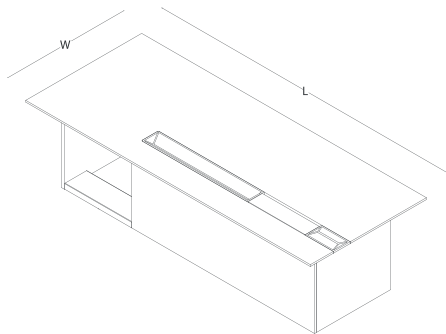

product family _____

desk

side cabinet

back view

cabinet

size chart

desk (wood veneer / wood veneer + lacquered modesty panel desk)

H 74
W 110
L 240

desk (wood veneer / wood veneer + lacquered modesty panel desk)

H 74
W 110
L 270

side cabinet (wood veneer + lacquered side)

H 66
W 50

L 147

L 220

cabinet (wood veneer + lacquered side)

H 66
W 50