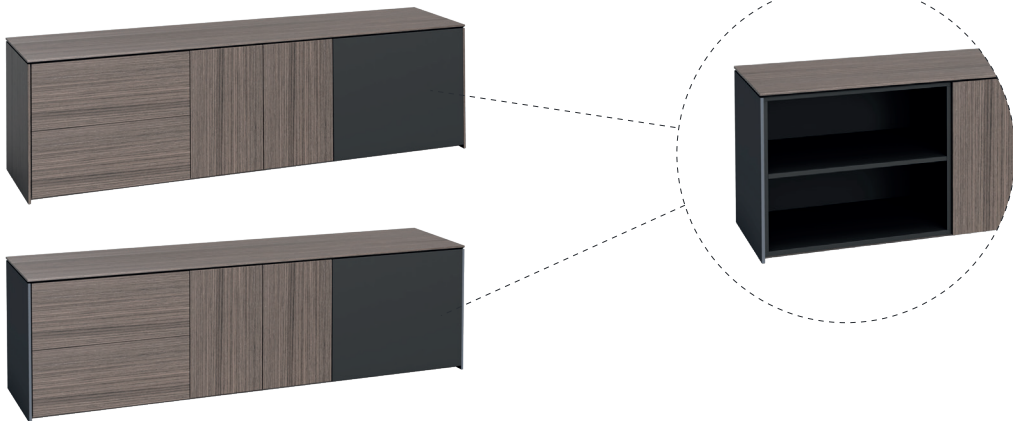

product family _____

desk

side cabinet

back view

cabinet

size chart

desk (wood veneer / wood veneer + lacquered modesty panel desk)

H 74
W 110
L 240

desk (wood veneer / wood veneer + lacquered modesty panel desk)

H 74
W 110
L 270

side cabinet (wood veneer + lacquered side)

H 66
W 50

L 147

L 220

cabinet (wood veneer + lacquered side)

H 66
W 50