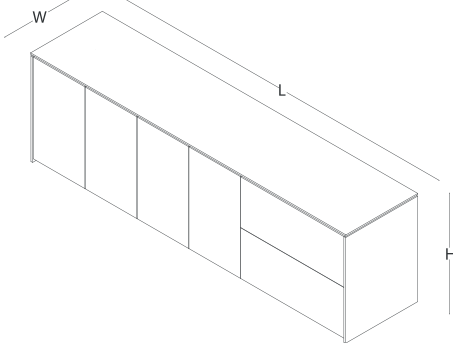

H 66
W 50

L 220