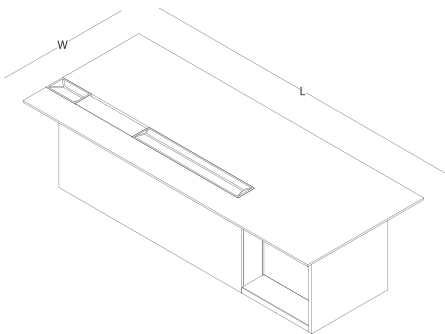

product family _____

desk

side cabinet

back view

cabinet

size chart

desk (wood veneer / wood veneer + lacquered modesty panel desk)

H 74
W 110
L 240

desk (wood veneer / wood veneer + lacquered modesty panel desk)

H 74
W 110
L 270

side cabinet (wood veneer + lacquered side)

H 66
W 50

L 147

L 220

cabinet (wood veneer + lacquered side)

H 66
W 50