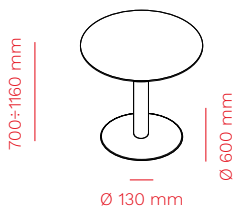

FOLLOW

FOLLOW DESK
art. 299F Large

top
1600/1800 x 700/800 mm

FOLLOW DESK
art. 299F Small

top
1200/1400 x 700/800 mm

FOLLOW BENCH
art. 299B Large

top
1600/1800 x 700/800 mm

FOLLOW BENCH
art. 299B Small

top
1200/1400 x 700/800 mm

FOLLOW TILTING
art. 298R

top
1400/1800 x 700/800 mm

FOLLOW MEETING
art. 298M

top
Ø 1200/1600 mm
1200x1200/1400x1400/1600x1600 mm

FOLLOW BREAK ROUND
art. 299K

top
Ø 900-1100 mm

FOLLOW BREAK SMALL
art. 299K50

top
Ø 900-1100 mm

FOLLOW BREAK SQUARE
art. 299KQ

top
800/1000 x 800/1000 mm