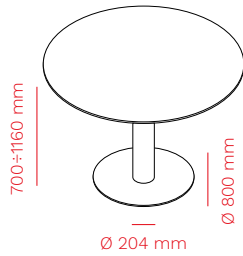

FOLLOW

FOLLOW DESK
art. 299F Large

top
1600/1800 x 700/800 mm

FOLLOW DESK
art. 299F Small

top
1200/1400 x 700/800 mm

FOLLOW BENCH
art. 299B Large

top
1600/1800 x 700/800 mm

FOLLOW BENCH
art. 299B Small

top
1200/1400 x 700/800 mm

FOLLOW TILTING
art. 298R

top
1400/1800 x 700/800 mm

FOLLOW MEETING
art. 298M

top
Ø 1200/1600 mm
1200x1200/1400x1400/1600x1600 mm

FOLLOW BREAK ROUND
art. 299K

top
Ø 900-1100 mm

FOLLOW BREAK SMALL
art. 299K50

top
Ø 900-1100 mm

FOLLOW BREAK SQUARE
art. 299KQ

top
800/1000 x 800/1000 mm