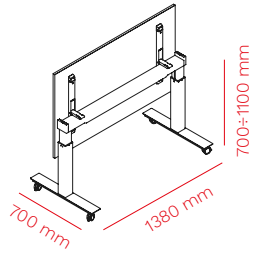

FOLLOW

FOLLOW DESK
art. 299F Large

top
1600/1800 x 700/800 mm

FOLLOW DESK
art. 299F Small

top
1200/1400 x 700/800 mm

FOLLOW BENCH
art. 299B Large

top
1600/1800 x 700/800 mm

FOLLOW BENCH
art. 299B Small

top
1200/1400 x 700/800 mm

FOLLOW TILTING
art. 298R

top
1400/1800 x 700/800 mm

FOLLOW MEETING
art. 298M

top
Ø 1200/1600 mm
1200x1200/1400x1400/1600x1600 mm

FOLLOW BREAK ROUND
art. 299K

top
Ø 900-1100 mm

FOLLOW BREAK SMALL
art. 299K50

top
Ø 900-1100 mm

FOLLOW BREAK SQUARE
art. 299KQ

top
800/1000 x 800/1000 mm