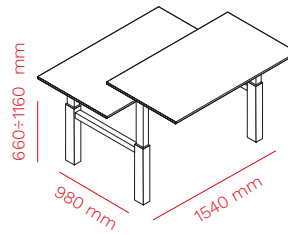

FOLLOW

FOLLOW DESK
art. 299F Large

top
1600/1800 x 700/800 mm

FOLLOW DESK
art. 299F Small

top
1200/1400 x 700/800 mm

FOLLOW BENCH
art. 299B Large

top
1600/1800 x 700/800 mm

FOLLOW BENCH
art. 299B Small

top
1200/1400 x 700/800 mm

FOLLOW TILTING
art. 298R

top
1400/1800 x 700/800 mm

FOLLOW MEETING
art. 298M

top
Ø 1200/1600 mm
1200x1200/1400x1400/1600x1600 mm

FOLLOW BREAK ROUND
art. 299K

top
Ø 900-1100 mm

FOLLOW BREAK SMALL
art. 299K50

top
Ø 900-1100 mm

FOLLOW BREAK SQUARE
art. 299KQ

top
800/1000 x 800/1000 mm