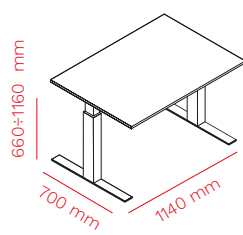

FOLLOW

FOLLOW DESK
art. 299F Large

top
1600/1800 x 700/800 mm

FOLLOW DESK
art. 299F Small

top
1200/1400 x 700/800 mm

FOLLOW BENCH
art. 299B Large

top
1600/1800 x 700/800 mm

FOLLOW BENCH
art. 299B Small

top
1200/1400 x 700/800 mm

FOLLOW TILTING
art. 298R

top
1400/1800 x 700/800 mm

FOLLOW MEETING
art. 298M

top
Ø 1200/1600 mm
1200x1200/1400x1400/1600x1600 mm

FOLLOW BREAK ROUND
art. 299K

top
Ø 900-1100 mm

FOLLOW BREAK SMALL
art. 299K50

top
Ø 900-1100 mm

FOLLOW BREAK SQUARE
art. 299KQ

top
800/1000 x 800/1000 mm