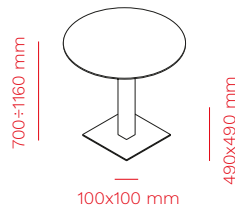

FOLLOW

FOLLOW DESK
art. 299F Large

top
1600/1800 x 700/800 mm

FOLLOW DESK
art. 299F Small

top
1200/1400 x 700/800 mm

FOLLOW BENCH
art. 299B Large

top
1600/1800 x 700/800 mm

FOLLOW BENCH
art. 299B Small

top
1200/1400 x 700/800 mm

FOLLOW TILTING
art. 298R

top
1400/1800 x 700/800 mm

FOLLOW MEETING
art. 298M

top
Ø 1200/1600 mm
1200x1200/1400x1400/1600x1600 mm

FOLLOW BREAK ROUND
art. 299K

top
Ø 900-1100 mm

FOLLOW BREAK SMALL
art. 299K50

top
Ø 900-1100 mm

FOLLOW BREAK SQUARE
art. 299KQ

top
800/1000 x 800/1000 mm