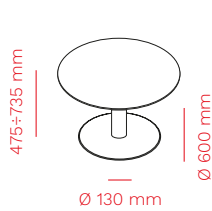

FOLLOW

FOLLOW DESK
art. 299F Large

top
1600/1800 x 700/800 mm

FOLLOW DESK
art. 299F Small

top
1200/1400 x 700/800 mm

FOLLOW BENCH
art. 299B Large

top
1600/1800 x 700/800 mm

FOLLOW BENCH
art. 299B Small

top
1200/1400 x 700/800 mm

FOLLOW TILTING
art. 298R

top
1400/1800 x 700/800 mm

FOLLOW MEETING
art. 298M

top
Ø 1200/1600 mm
1200x1200/1400x1400/1600x1600 mm

FOLLOW BREAK ROUND
art. 299K

top
Ø 900-1100 mm

FOLLOW BREAK SMALL
art. 299K50

top
Ø 900-1100 mm

FOLLOW BREAK SQUARE
art. 299KQ

top
800/1000 x 800/1000 mm