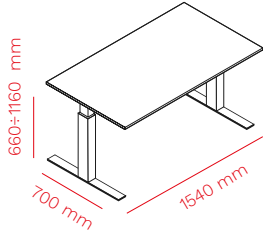

FOLLOW

FOLLOW DESK
art. 299F Large

top
1600/1800 x 700/800 mm

FOLLOW DESK
art. 299F Small

top
1200/1400 x 700/800 mm

FOLLOW BENCH
art. 299B Large

top
1600/1800 x 700/800 mm

FOLLOW BENCH
art. 299B Small

top
1200/1400 x 700/800 mm

FOLLOW TILTING
art. 298R

top
1400/1800 x 700/800 mm

FOLLOW MEETING
art. 298M

top
Ø 1200/1600 mm
1200x1200/1400x1400/1600x1600 mm

FOLLOW BREAK ROUND
art. 299K

top
Ø 900-1100 mm

FOLLOW BREAK SMALL
art. 299K50

top
Ø 900-1100 mm

FOLLOW BREAK SQUARE
art. 299KQ

top
800/1000 x 800/1000 mm